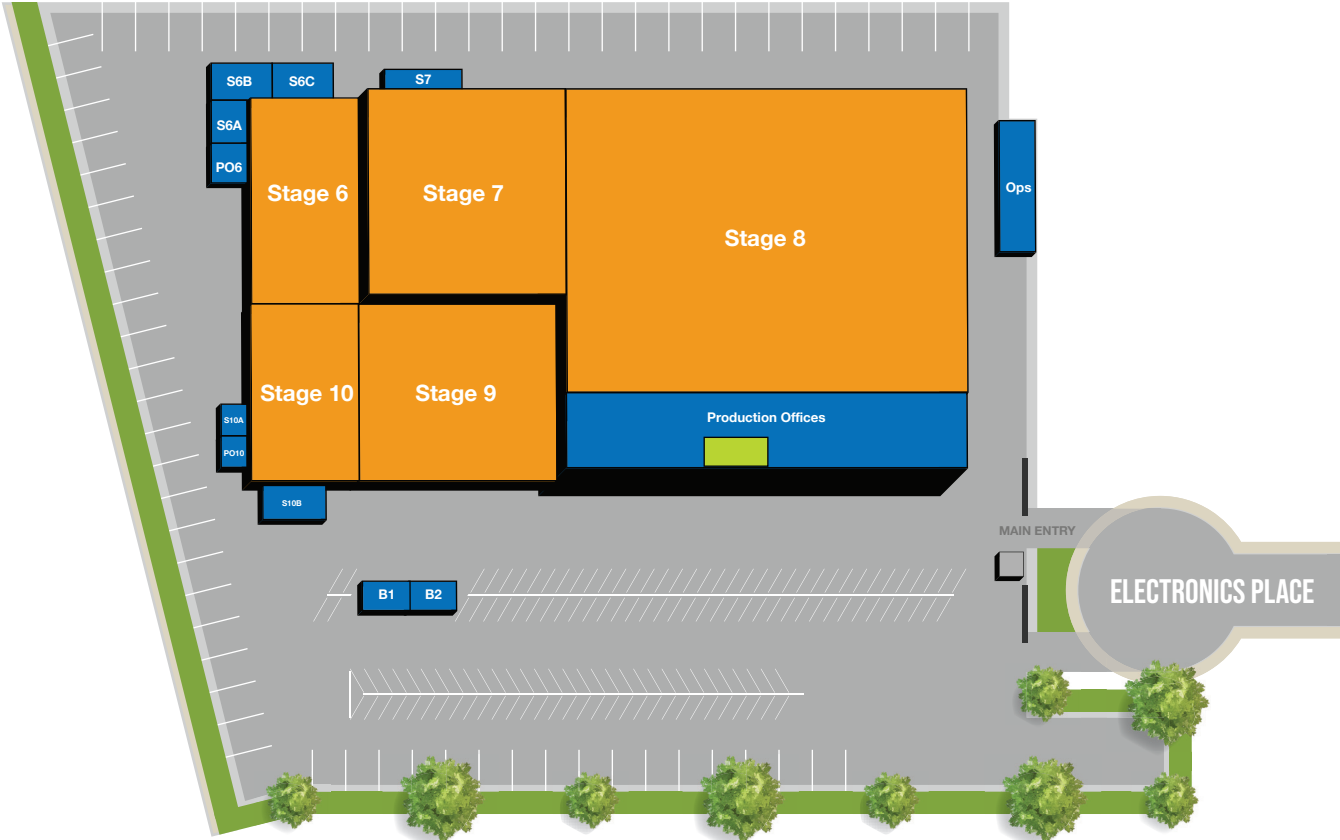

Quixote Griffith Park Studios

4585 Electronics Pl.

Los Angeles, CA 90039

(323) 851-0414

Quixote.com

- Sound Stage
- Production Office / Support
- Coffee Bar

Q U I X O T E

By *Sunset Studios*