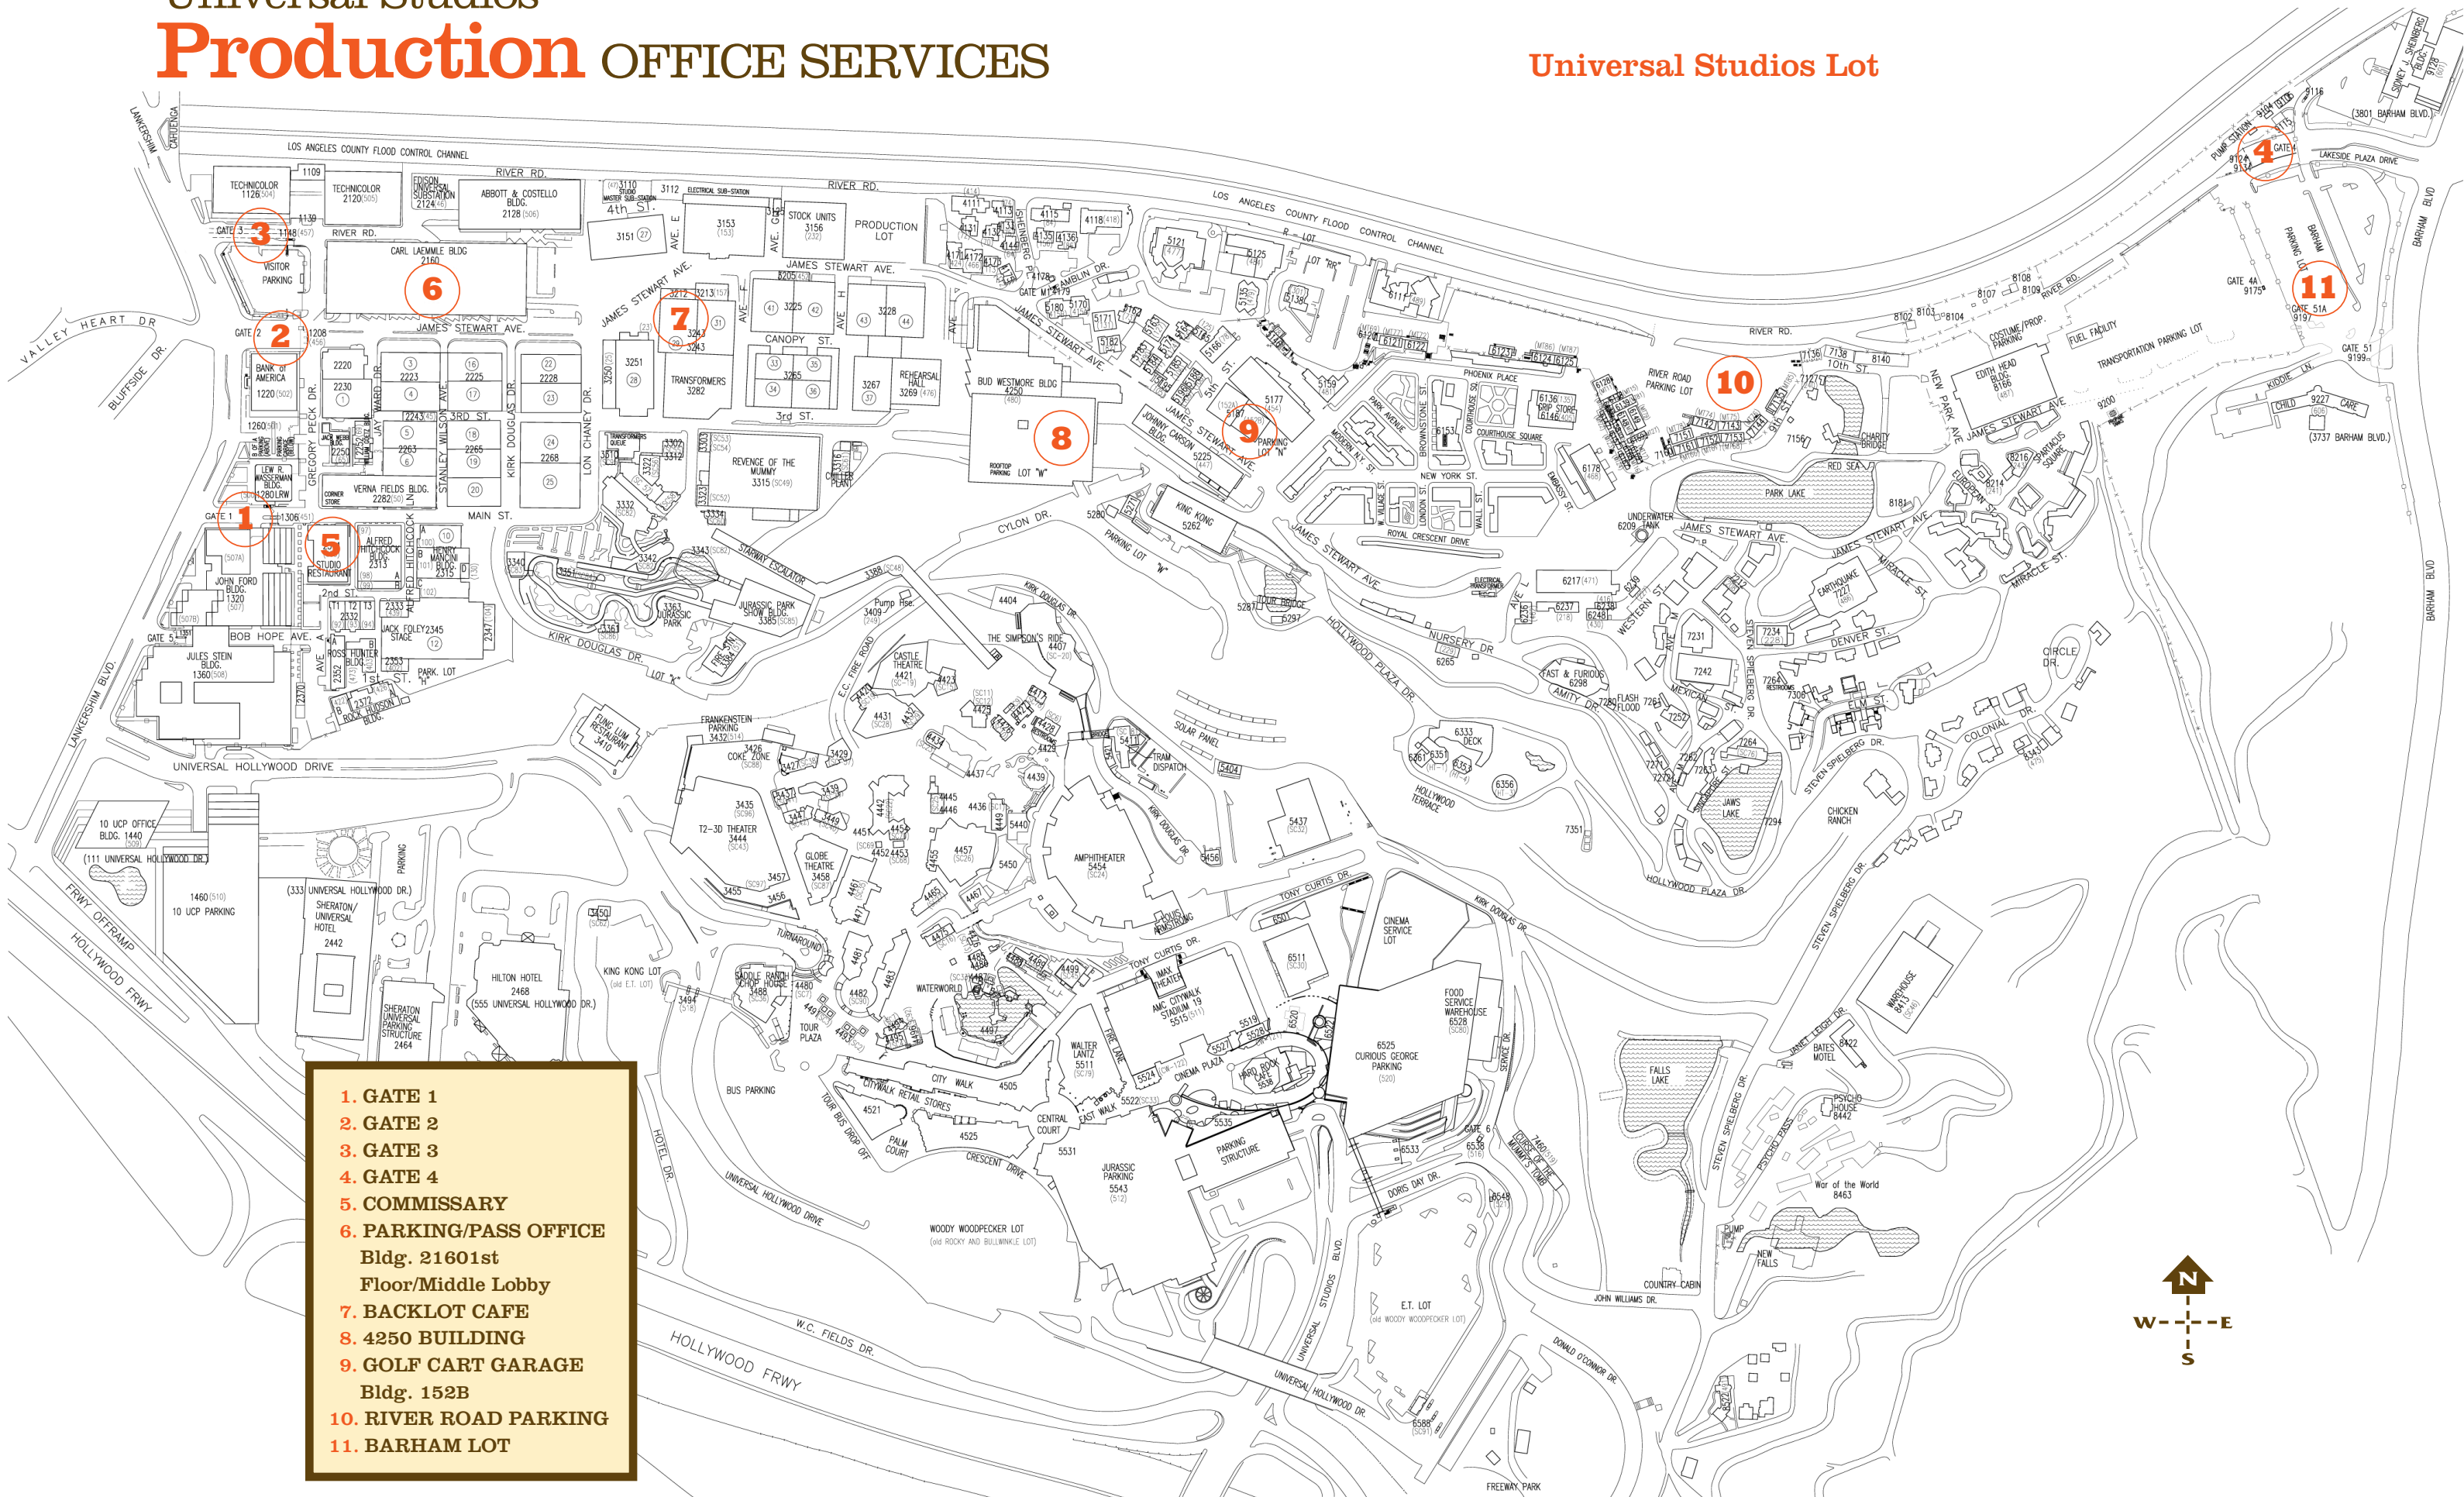

Universal Studios Production OFFICE SERVICES

Universal Studios Lot

- 1. GATE 1
- 2. GATE 2
- 3. GATE 3
- 4. GATE 4
- 5. COMMISSARY
- 6. PARKING/PASS OFFICE
Bldg. 21601st
Floor/Middle Lobby
- 7. BACKLOT CAFE
- 8. 4250 BUILDING
- 9. GOLF CART GARAGE
Bldg. 152B
- 10. RIVER ROAD PARKING
- 11. BARHAM LOT